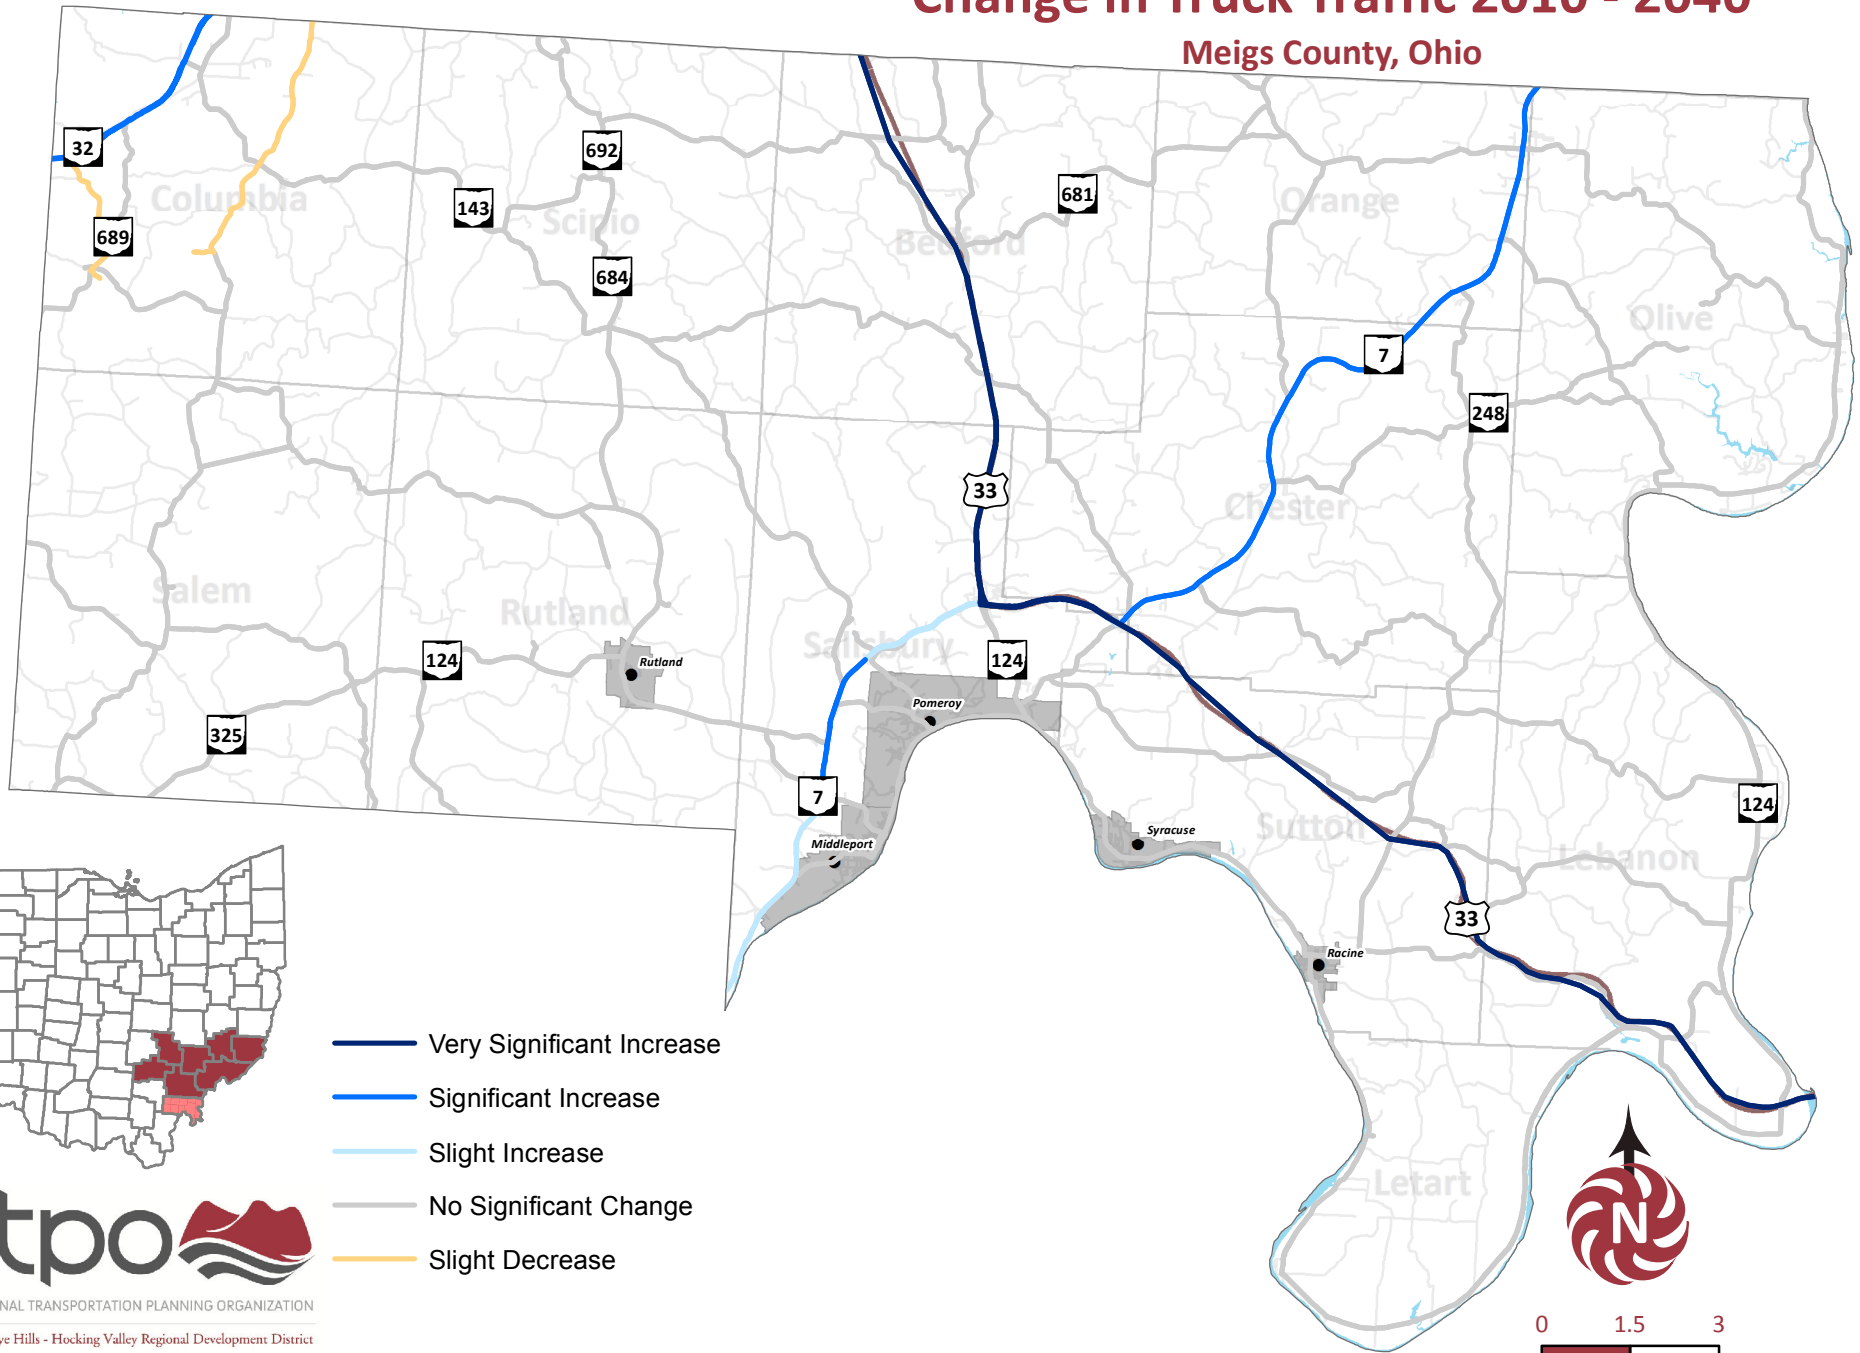

# Change in Truck Traffic 2010 - 2040

## Meigs County, Ohio

REGIONAL TRANSPORTATION PLANNING ORGANIZATION  
 Buckeye Hills - Hocking Valley Regional Development District

Map Created by Jason Pyles  
 2015 - 2040 Transportation Plan  
<http://www.buckeyehills.org> | 740.374.9436

Data Sources: ODOT, US Census Bureau, NHD, OGRIP